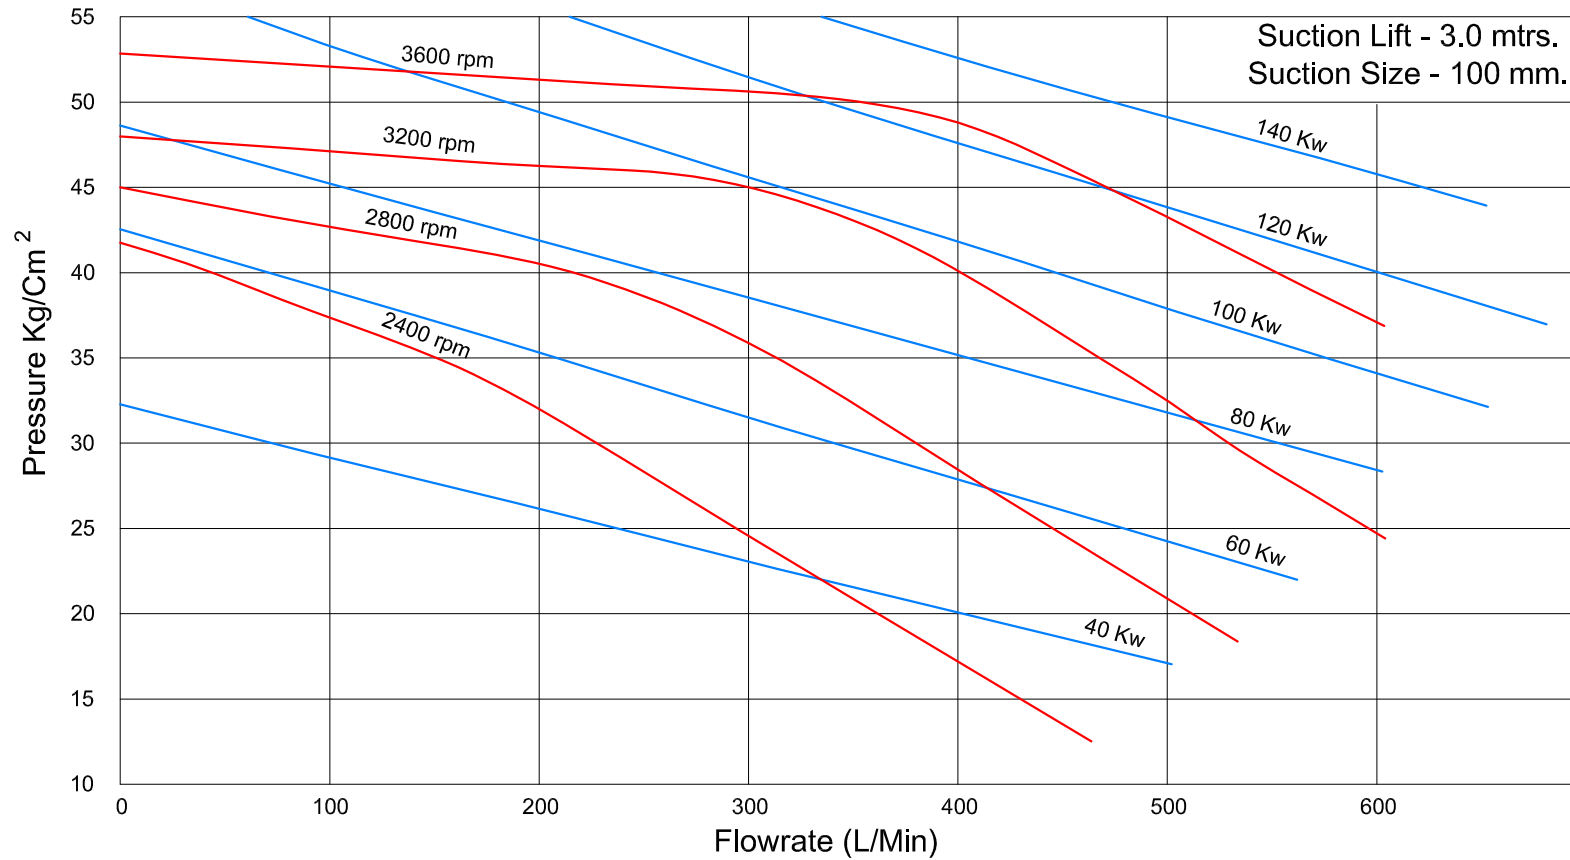

Suction Lift - 3.0 mtrs.  
Suction Size - 100 mm.

Typical Low Pressure Performance of  
MFV MP 1020

Typical High Pressure Performance of  
MFV MP 1020