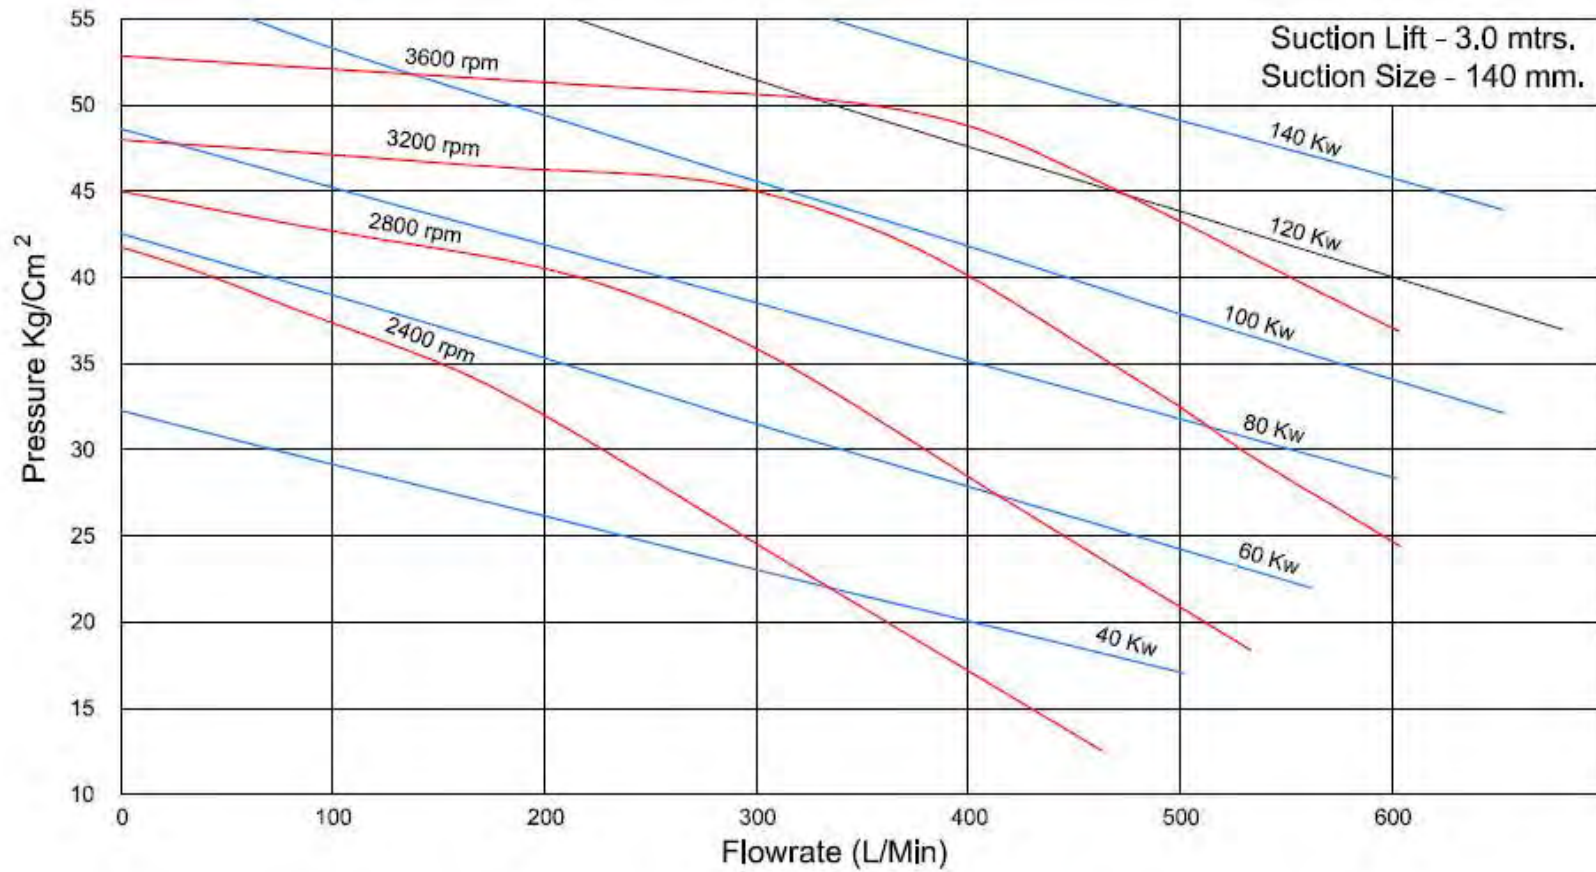

**TYPICAL PERFORMANCE CURVE OF MFV MP 1040**

Suction Lift - 3.0 mtrs.  
Suction Size - 140 mm.

Typical High Pressure Performance of  
MFV MP 1040